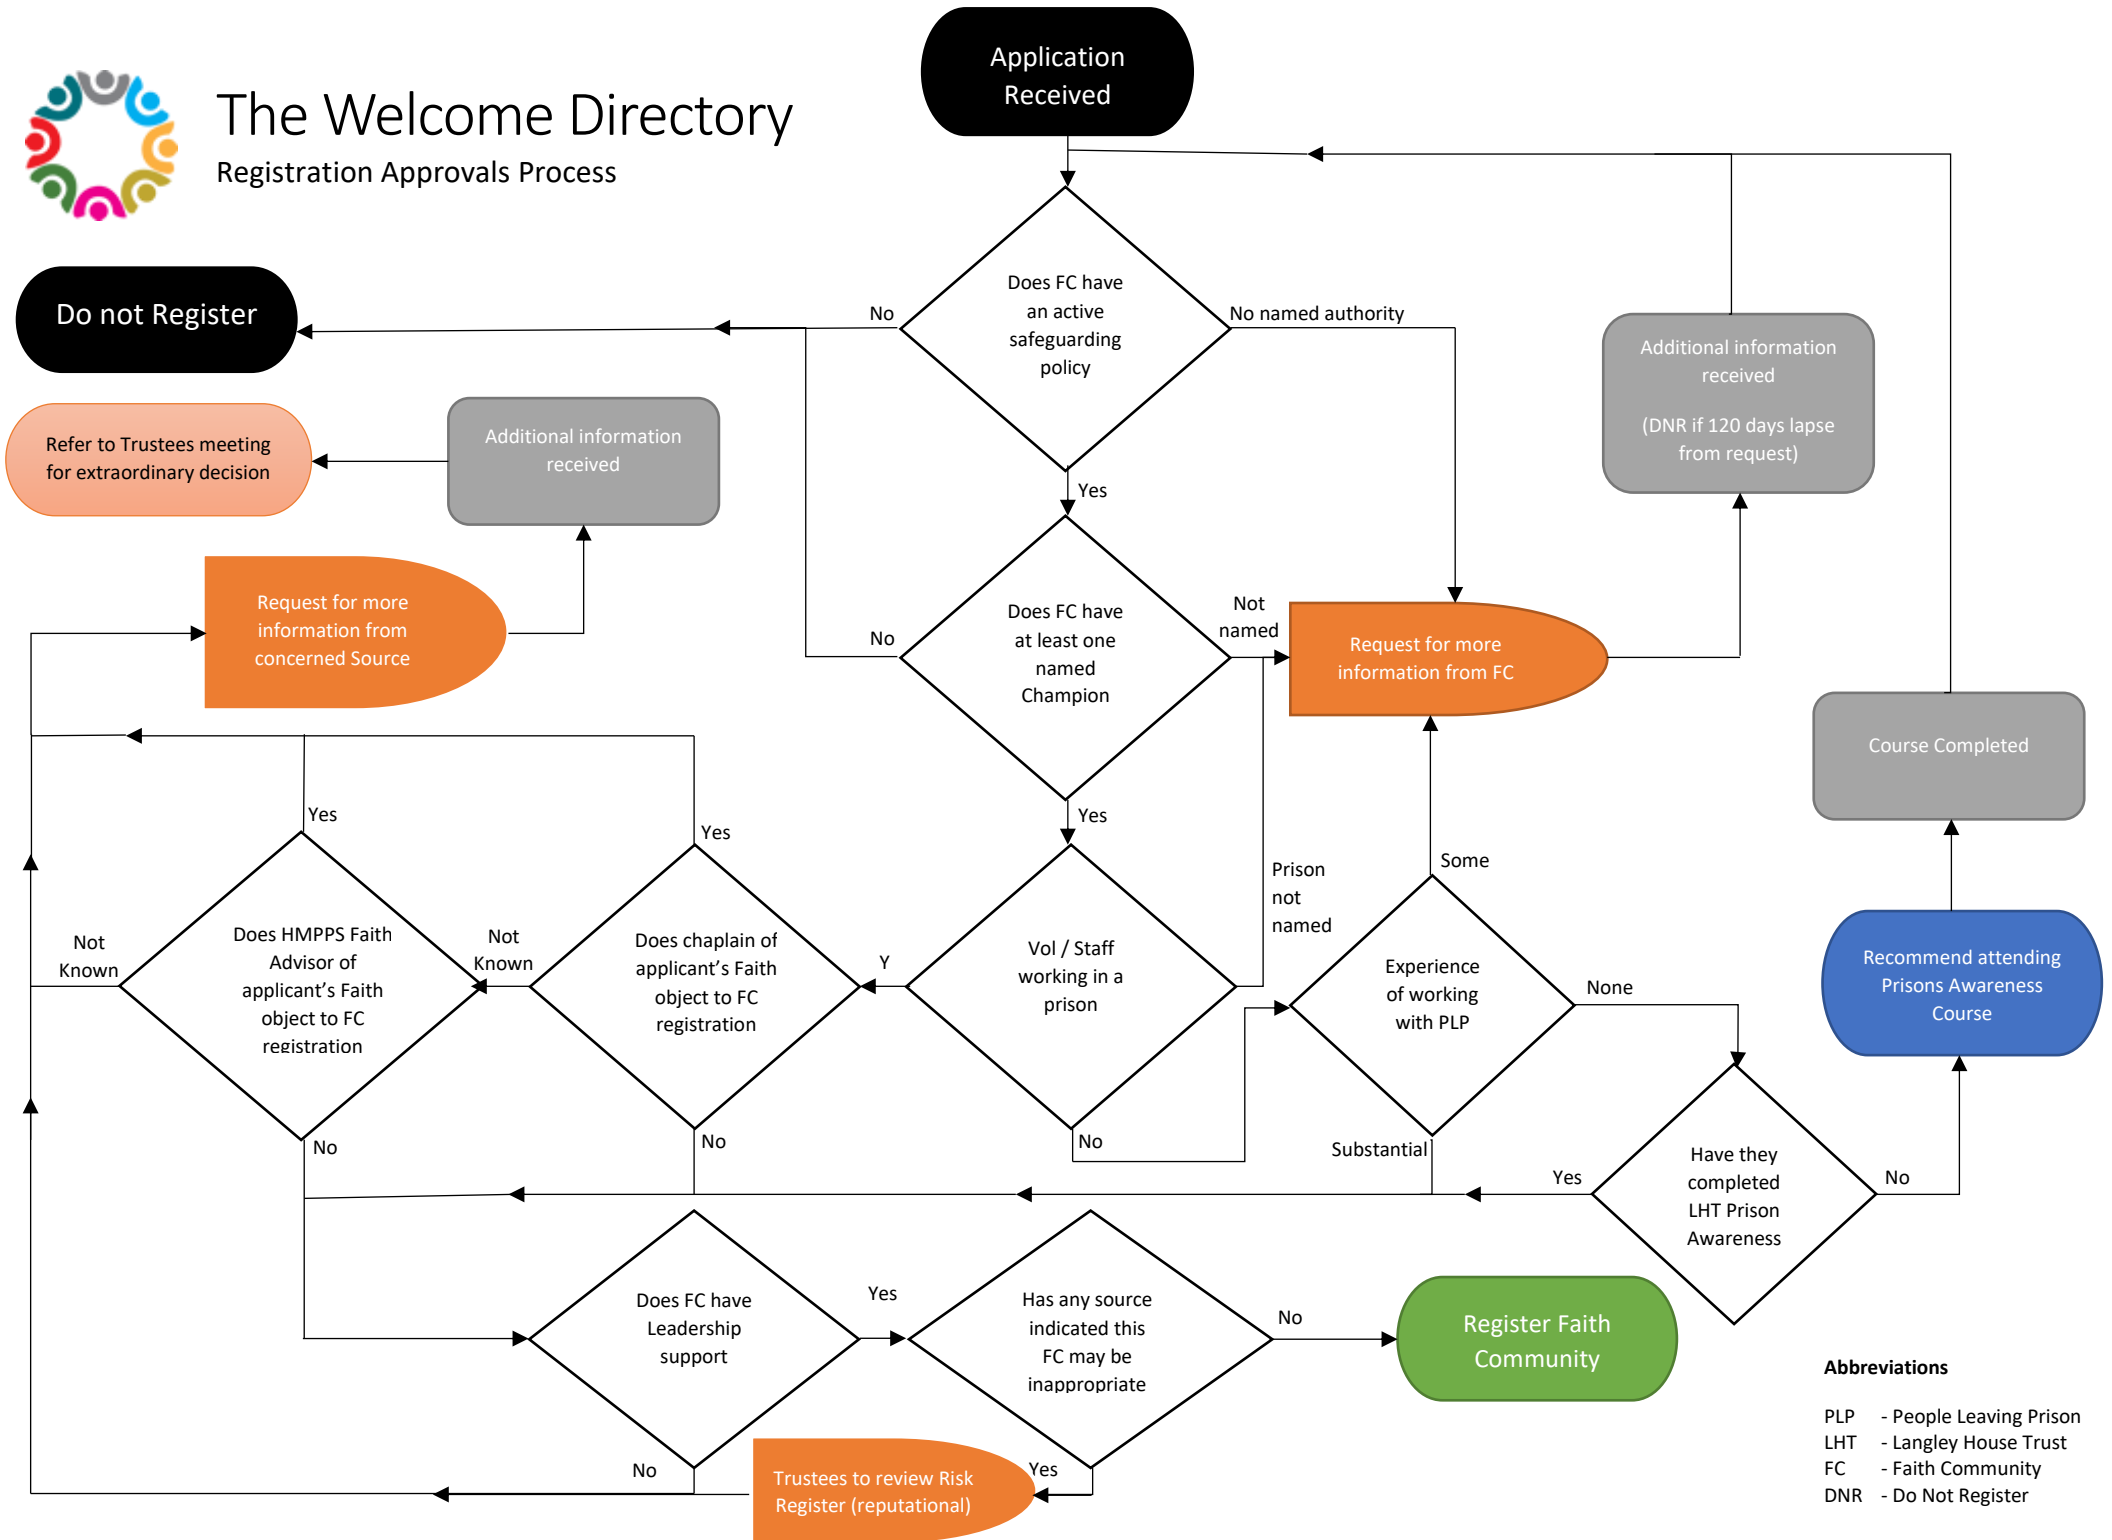

The Welcome Directory

Registration Approvals Process

- Abbreviations**
- PLP - People Leaving Prison
 - LHT - Langley House Trust
 - FC - Faith Community
 - DNR - Do Not Register