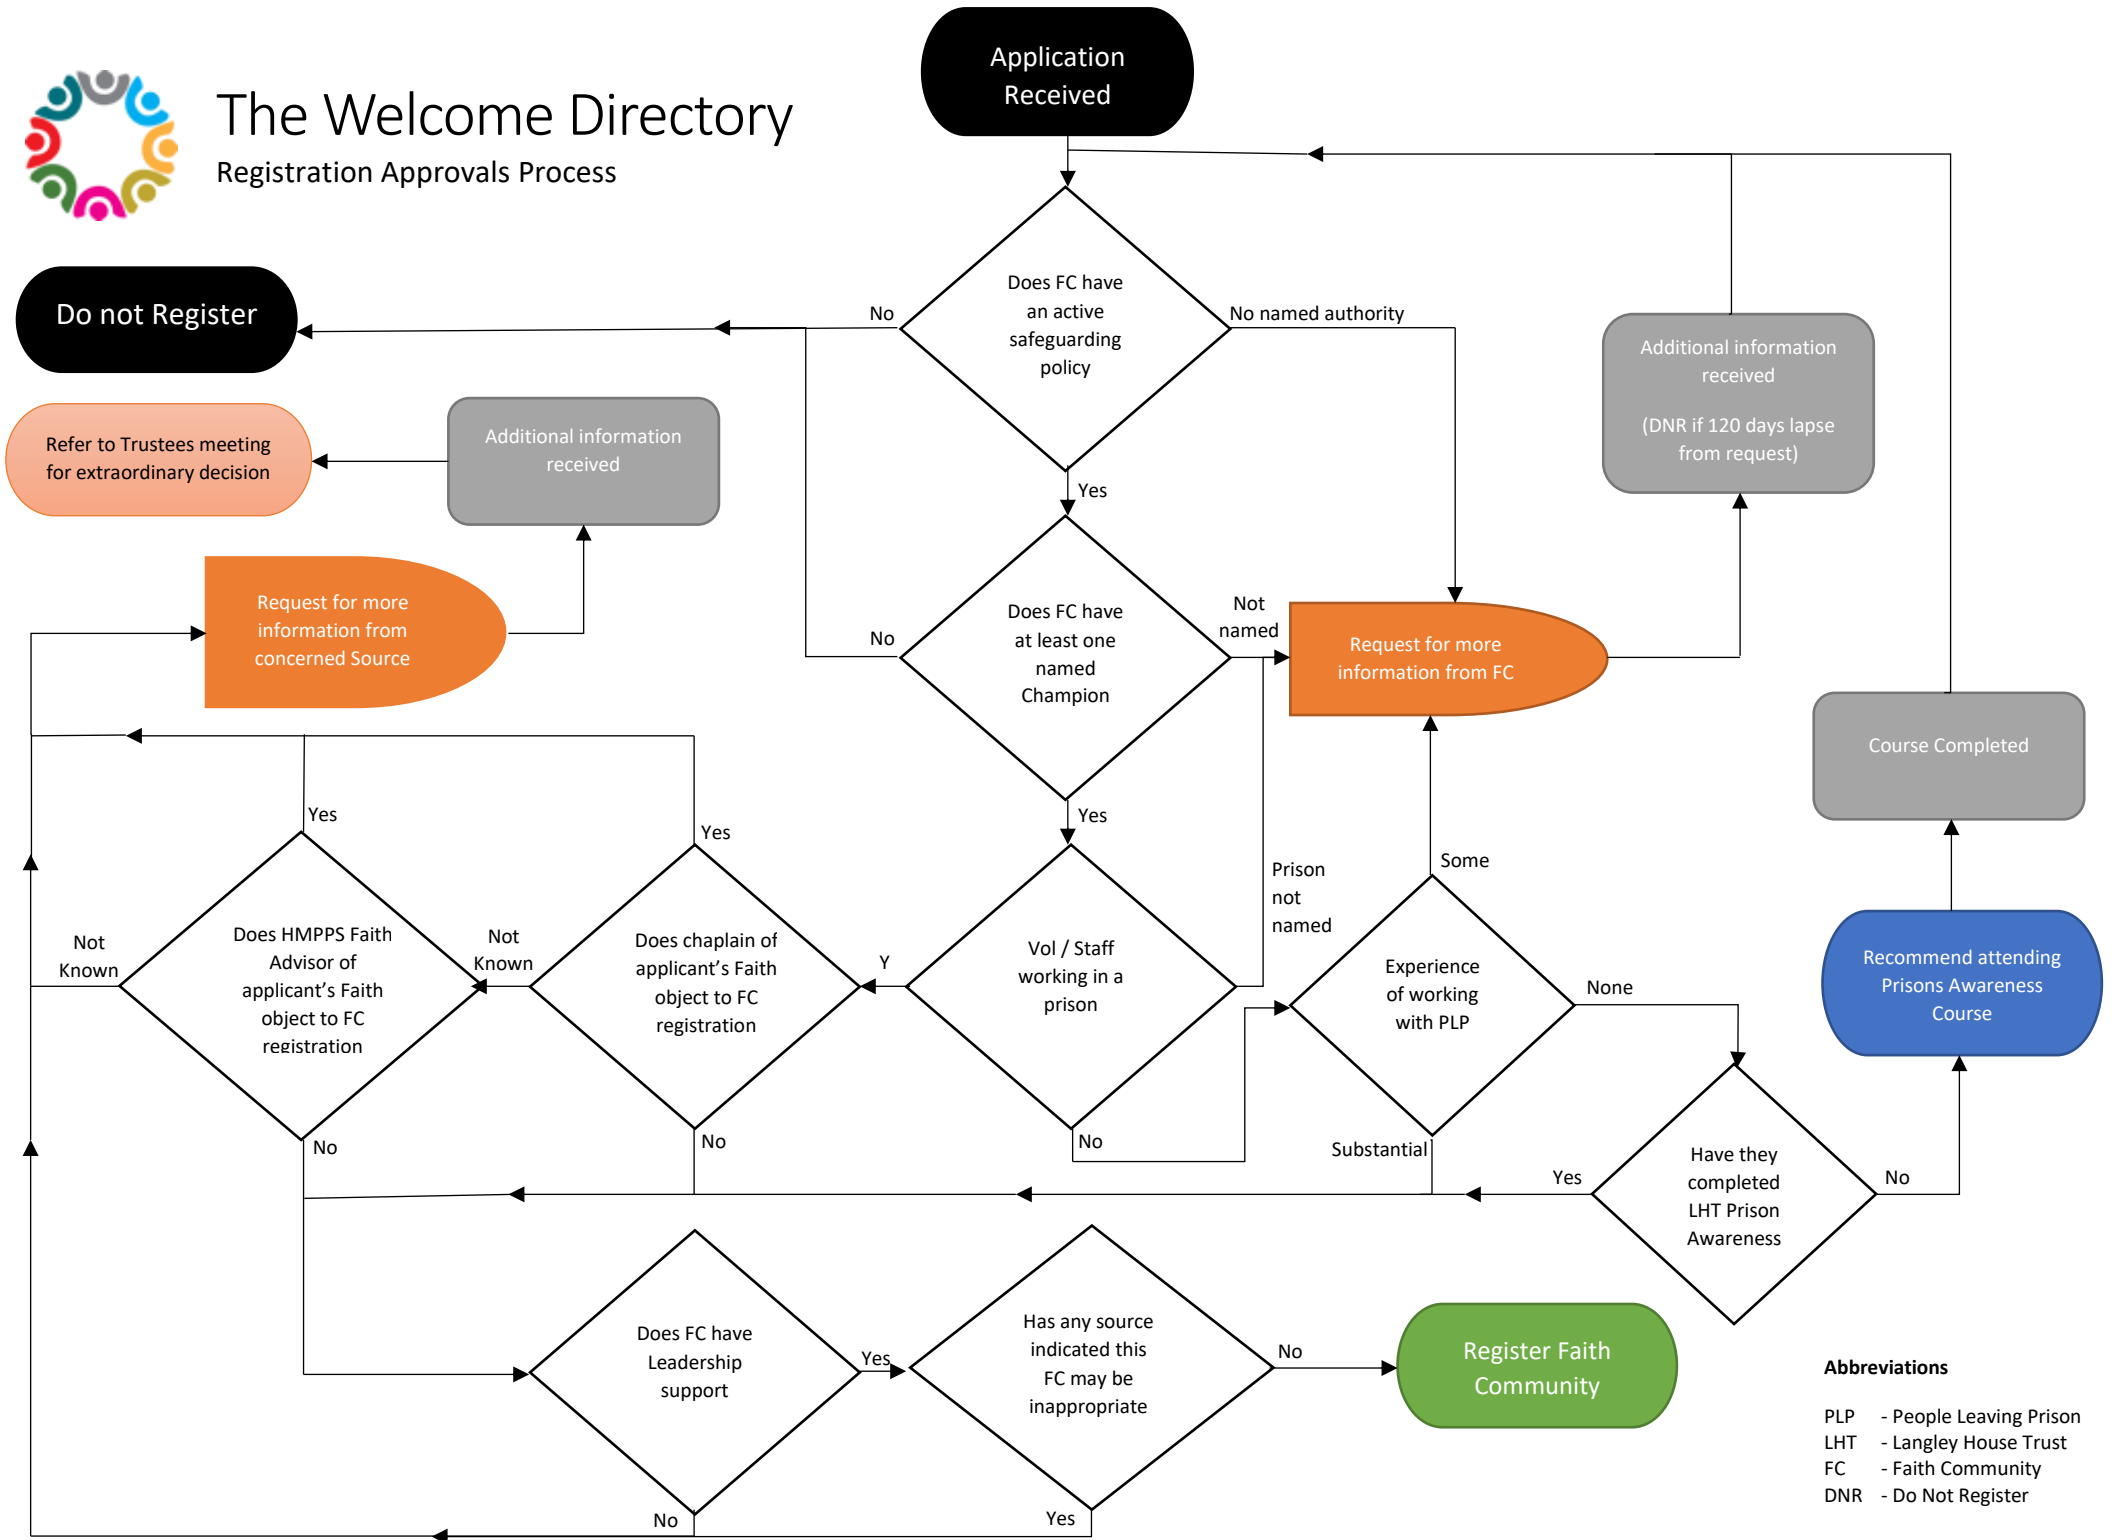

The Welcome Directory

Registration Approvals Process

Abbreviations
PLP - People Leaving Prison
LHT - Langley House Trust
FC - Faith Community
DNR - Do Not Register